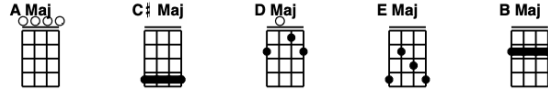

"OLD HOME PLACE"

gDGBD tuning (capo 2), [Brainjo level 3-4](#)

A Maj C# Maj D Maj A Maj

Banjo Solo

E Maj A Maj

C# Maj D Maj A Maj

E Maj A Maj A Maj C# Maj D Maj A Maj

Vocal Backup (verse)